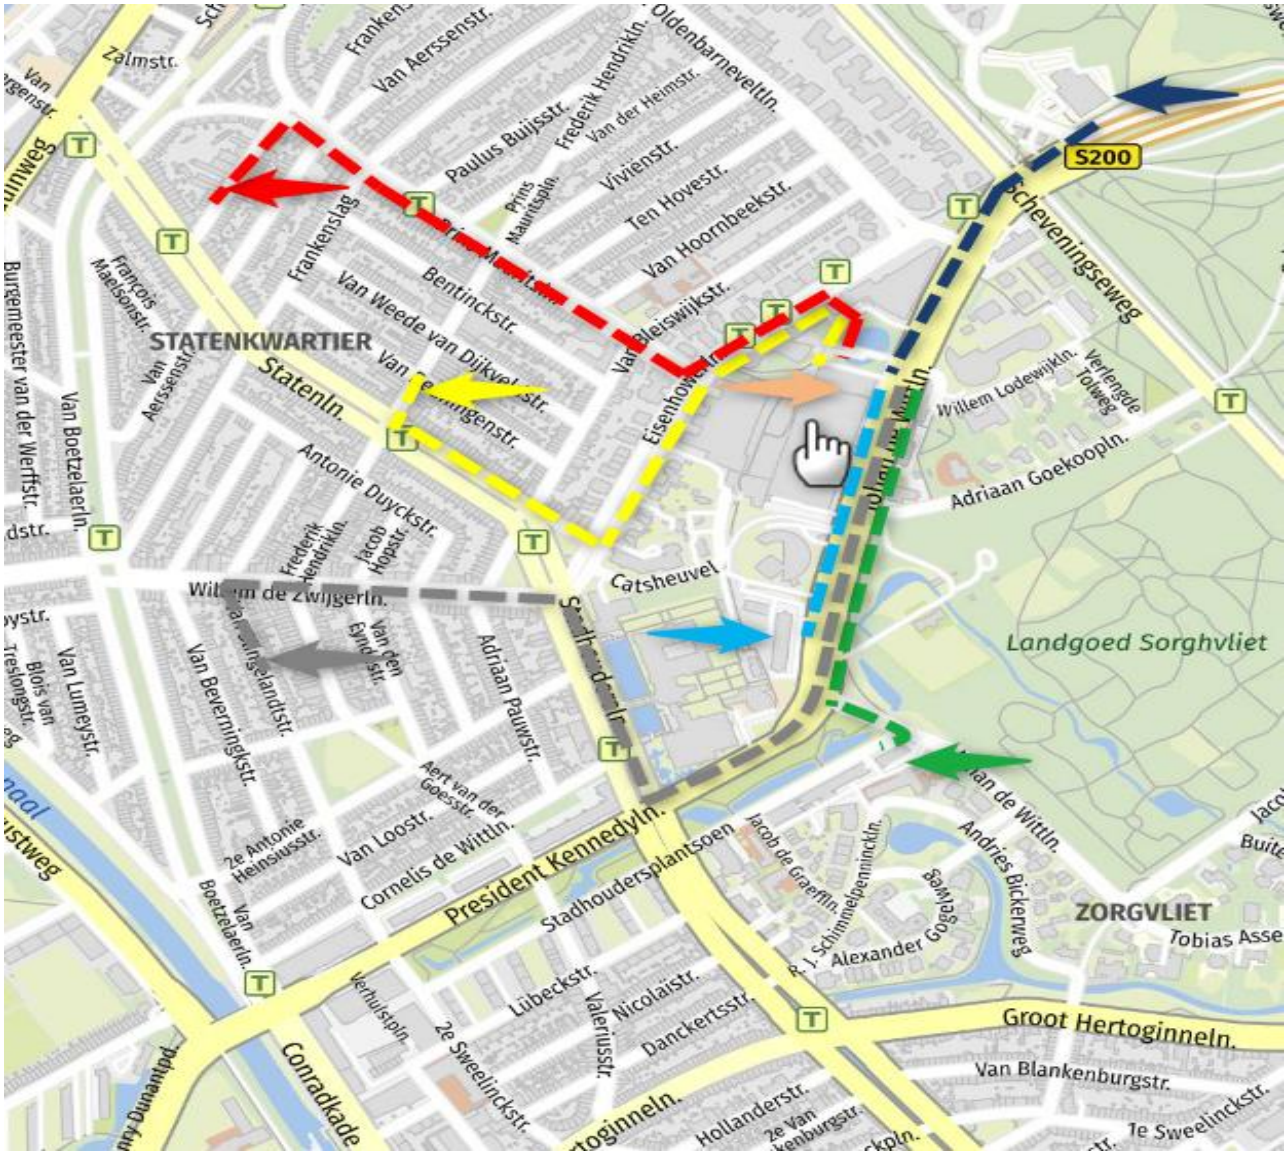

Why take the car when it's just around the corner?

Legenda:

Color of line:	Hotel:	Distance:
	Leonardo Royal Hotel	550 m
	B-aparthotel Kennedy	700 m
	Hotel Excelsior	850 m
	The Hague Marriot Hotel	450 m
	Hotel Bries	950 m
	Staten Hotel	1,1 km
	Hotel Novotel World Forum	0,0 km
	World Forum The Hague	x